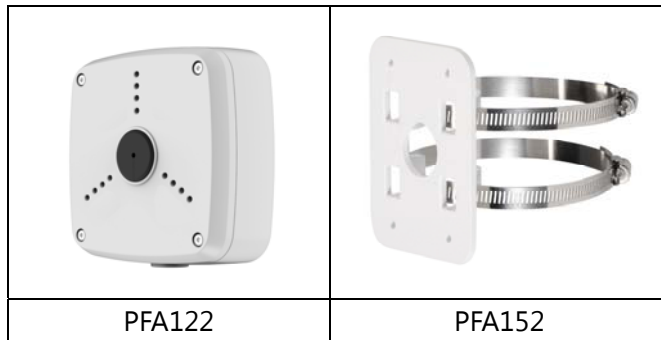

Accessories (optional)

Dahua Technology Co., Ltd.

1199 BinAn Road, Binjiang District, Hangzhou, China

Tel: +86-571-87688883

Fax: +86-571-87688815

Email: overseas@dahuatech.com

www.dahuatech.com

*Design and specifications are subject to change without notice.

© 2014 Dahua Technology Co., Ltd.