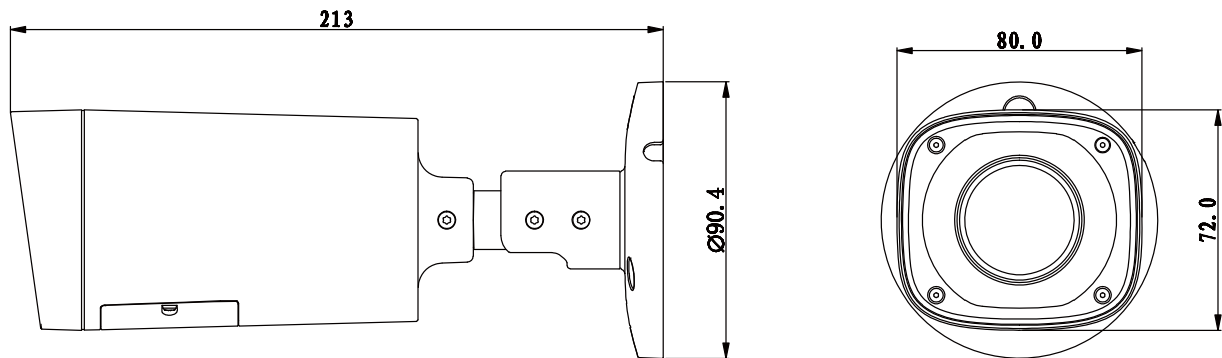

## Technical Specifications

Model	DH-HAC-HFW2220RP-Z	DH-HAC-HFW2220RN-Z
<b>Camera</b>		
Image Sensor	1/2.8" 2.4Megapixel CMOS	
Effective Pixels	1984(H)×1225(V)	
Electronic Shutter	1/3s~1/100,000s	
Video Frame Rate	25/30/50/60fps@720P; 25/30fps@1080P	
Synchronization	Internal	
Mini. Illumination	0.05Lux/F1.4, 0Lux IR on	
Video Output	1-channel BNC HDCVI high definition video output/ CVBS standard definition video output (Can switch)	
<b>Camera Features</b>		
Max. IR LEDs Length	30m, Smart IR	
Day/Night	Auto(ICR) / Color / B/W	
Noise Reduction	2D/3D	
OSD Menu	Support	
<b>Lens</b>		
Focal Length	2.7~12mm	
Angle of View	H: 99° ~34°	
Lens Type	Motorized / Fixed Iris	
Mount Type	Φ14	
<b>General</b>		
Power Supply	DC12V±20%	
Power Consumption	Max 7.5W	
Working Environment	-30°C~+60°C / Less than 95%RH (no condensation)	
Transmission Distance	Over 500m via 75-3 coaxial cable	
Ingress Protection	IP67	
Dimensions(W×D×H)	213mm×80mm×72mm	
Weight	0.55kg	
Material	Metal	

## Dimensions (mm)